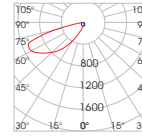

ORIGIN RC SQ 04