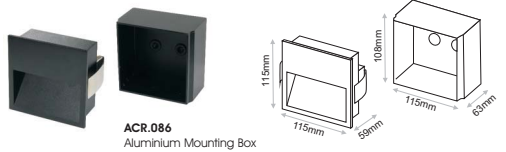

- Origin is a complete series of recessed and surface wall luminaires available in square, rectangular or round form.
- The series is available in black or white colour. Other RAL colours also available upon request.
- Luminaire body: die-cast aluminium with silicone rubber gasket.
- Mounting box: stainless steel (3W), aluminium (4W,13W)
- L90/ B10 50000h
- Ingress Protection: IP65
- IK06

Ordering Code Example: ORIGIN RC-SQ-03-30B-80-BL-230ND

ORIGIN RC SQ 03

ORIGIN RC SQ 04

ORIGIN RC RT 13

ORIGIN RC SQ 03

ACR.085  
Stainless Steel Mounting Box

ORIGIN RC SQ 04

ACR.086  
Aluminium Mounting Box