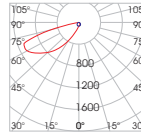

ORIGIN RC SQ 03