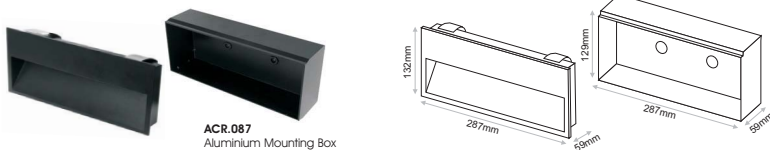

ORIGIN RC RT 13

ACR.087
Aluminium Mounting Box