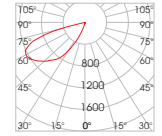

ORIGIN RC RT 13